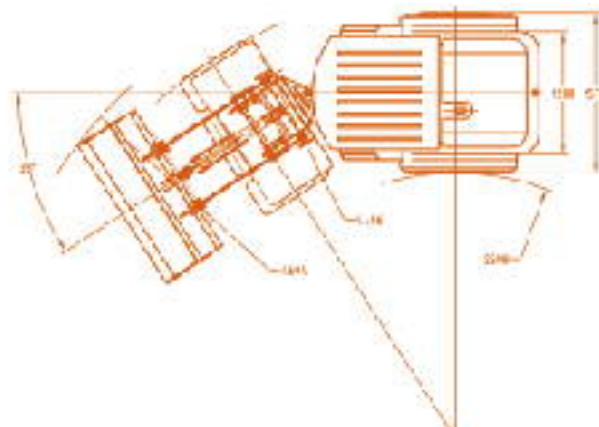

EVERUN ER08 WHEEL LOADER 4WD

Standard Configuration

Standard Bucket, Changchai 390 Engine, Torque Converter Transmission System, Rops & Fops Cabin, Mechanical Joystick, Floating Function, Tipping Cabin, Adjustable Steering Wheel, Comfortable Seat, Cabin Heater, Backward Camera, Hydraulic-Pressure Checking System, Engine Heater, 31*15.5-15 Agricultural Tyres, Lock for Lifting and Steering Cylinder, Parallel Linkage System, Free Service Spare Parts.

Optional Configuration

Quick Hitch, Electric Joystick, Air Conditioner, Extra Hydraulic Line, LED Light, E4 Lamp, Varta Anti-Freeze Battery 20.5/70-16 Tyres, 31*15.5-15 Turf Tyres, Tyre Chain, Three-Point Hitch, Loading Damper, Centralized Lubrication System, Loader Weighter, 5 Functions Electric Joystick, Kohler 1903TCR Engine(EPA4), Different Attachments.

Technical Parameter

Bucket Capacity	0.48m³	Net Weight	2700kg
Loading Capacity	800kg	Lifting Time	5s
Max. Driving Speed(I/II)	7.8/23km/h	Working Pressure	17mpa
Fuel Consumption Ration	276g/km·h	Wheel Base	2050mm
Engine Model	Changchai 390 Engine	Breakout Force	22kn
Engine Power	25kw	Tyre	31*15.5-15
Service Brake	Four Wheel Hydraulic Spread-Shoed Brake	Oil Flow	50L/min
		Rated Speed	2400r/min

Qingdao Everun Machinery Co.,Ltd

Address : Room 902, Yongxin International Finance Centre
No.8 Qinling Road, Qingdao, China

Tel : +86-532-80997859

Website: www.everun.cc

••••• www.everun.com

Email : info@everun.cc

Fax: +86-532-80993178