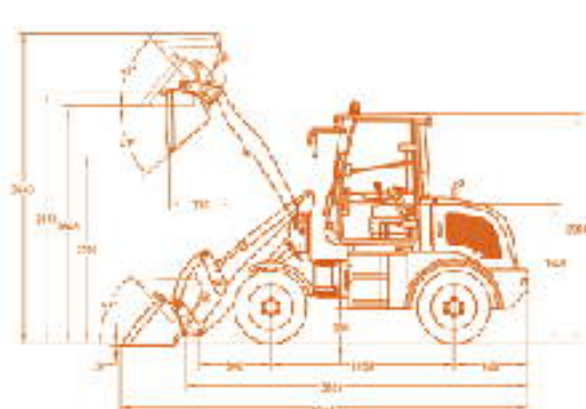

EVERUN ER08 WHEEL LOADER 4WD

Standard Configuration

Standard Bucket, Changchai 390 Engine, Torque Converter Transmission System, Rops & Fops Cabin, Mechanical Joystick, Floating Function, Tipping Cabin, Adjustable Steering Wheel, Comfortable Seat, Cabin Heater, Backward Camera, Hydraulic-Pressure Checking System, Engine Heater, 31*15.5-15 Agricultural Tyres, Lock for Lifting and Steering Cylinder, Parallel Linkage System, Free Service Spare Parts.

Optional Configuration

Quick Hitch, Electric Joystick, Air Conditioner, Extra Hydraulic Line, LED Light, E4 Lamp, Varta Anti-Freeze Battery 20.5/70-16 Tyres, 31*15.5-15 Turf Tyres, Tyre Chain, Three-Point Hitch, Loading Damper, Centralized Lubrication System, Loader Weighter, 5 Functions Electric Joystick, Kohler 1903TCR Engine(EPA4), Different Attachments.

Technical Parameter

Bucket Capacity	0.48m ³	Net Weight	2700kg
Loading Capacity	800kg	Lifting Time	5s
Max. Driving Speed(I/II)	7.8/23km/h	Working Pressure	17mpa
Fuel Consumption Ration	276g/km·h	Wheel Base	2050mm
Engine Model	Changchai 390 Engine	Breakout Force	22kn
Engine Power	25kw	Tyre	31*15.5-15
Service Brake	Four Wheel Hydraulic Spread-Shoed Brake	Oil Flow	50L/min
		Rated Speed	2400r/min