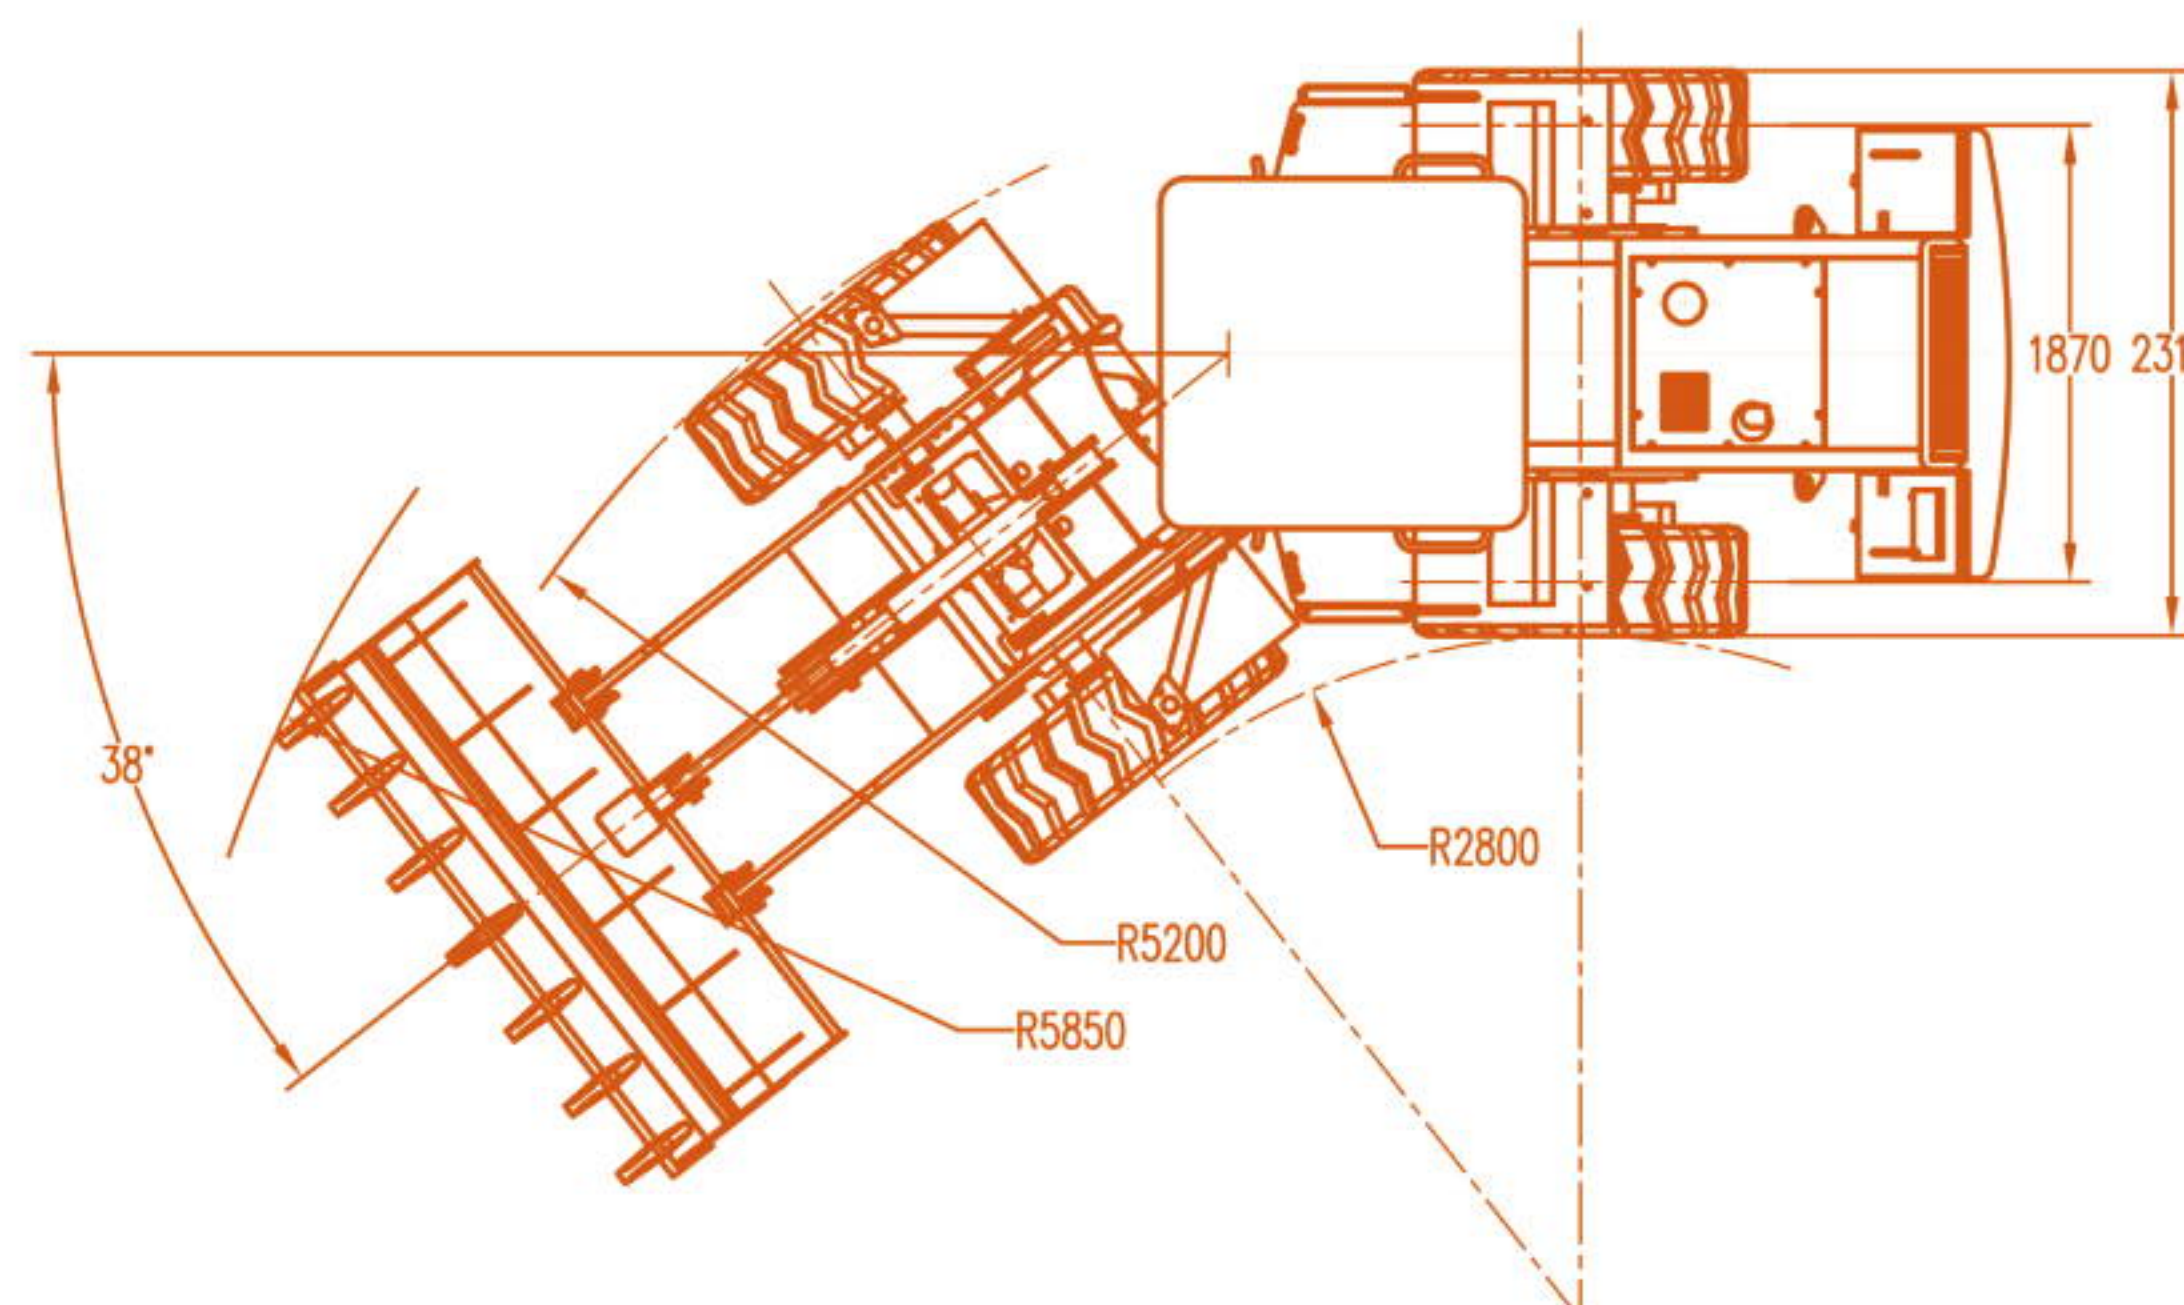

EVERUN ER35 WHEEL LOADER 4WD

Standard Configuration

Standard Bucket, Automatic Gearbox Transmission System, Weichai Deutz WP6G125E22 Engine, Luxury Cabin Floating Function, Hydraulic Joystick, Electric Gear Shift, Adjustable Steering Wheel, Luxury Cabin Interior, 17.5-25 Tyres, Heater, Backward Camera, Lock for Lifting and Steering Cylinder, Free Service Spare Parts.

Optional Configuration

Quick Hitch, E4 Lamp, LED Light, Centralized Lubrication System, Air Conditioner, Varta Anti-Freeze Battery, Extra Hydraulic Line, Rops & Fops Cabin, Loader Weighter, Cummins 6BT5.9 Engine(Euro3), Kohler Engine(EPA4), Different Attachments.

Technical Parameter

Bucket Capacity	1.7m ³	Net Weight	9900kg
Loading Capacity	3000kg	Lifting Time	5s
Max. Driving Speed(I/II)	6/13/40km/h	Working Pressure	16.5mpa
Fuel Consumption Ration	210g/km.h	Wheel Base	2740mm
Engine Model	WeiChai WP6G125E22	Breakout Force	127kn
Engine Power	92kw	Tyre	17.5-25
Service Brake	Air Assist Disc Brake On 4 Wheels	Oil Flow	180L/min
		Rated Speed	2200r/min