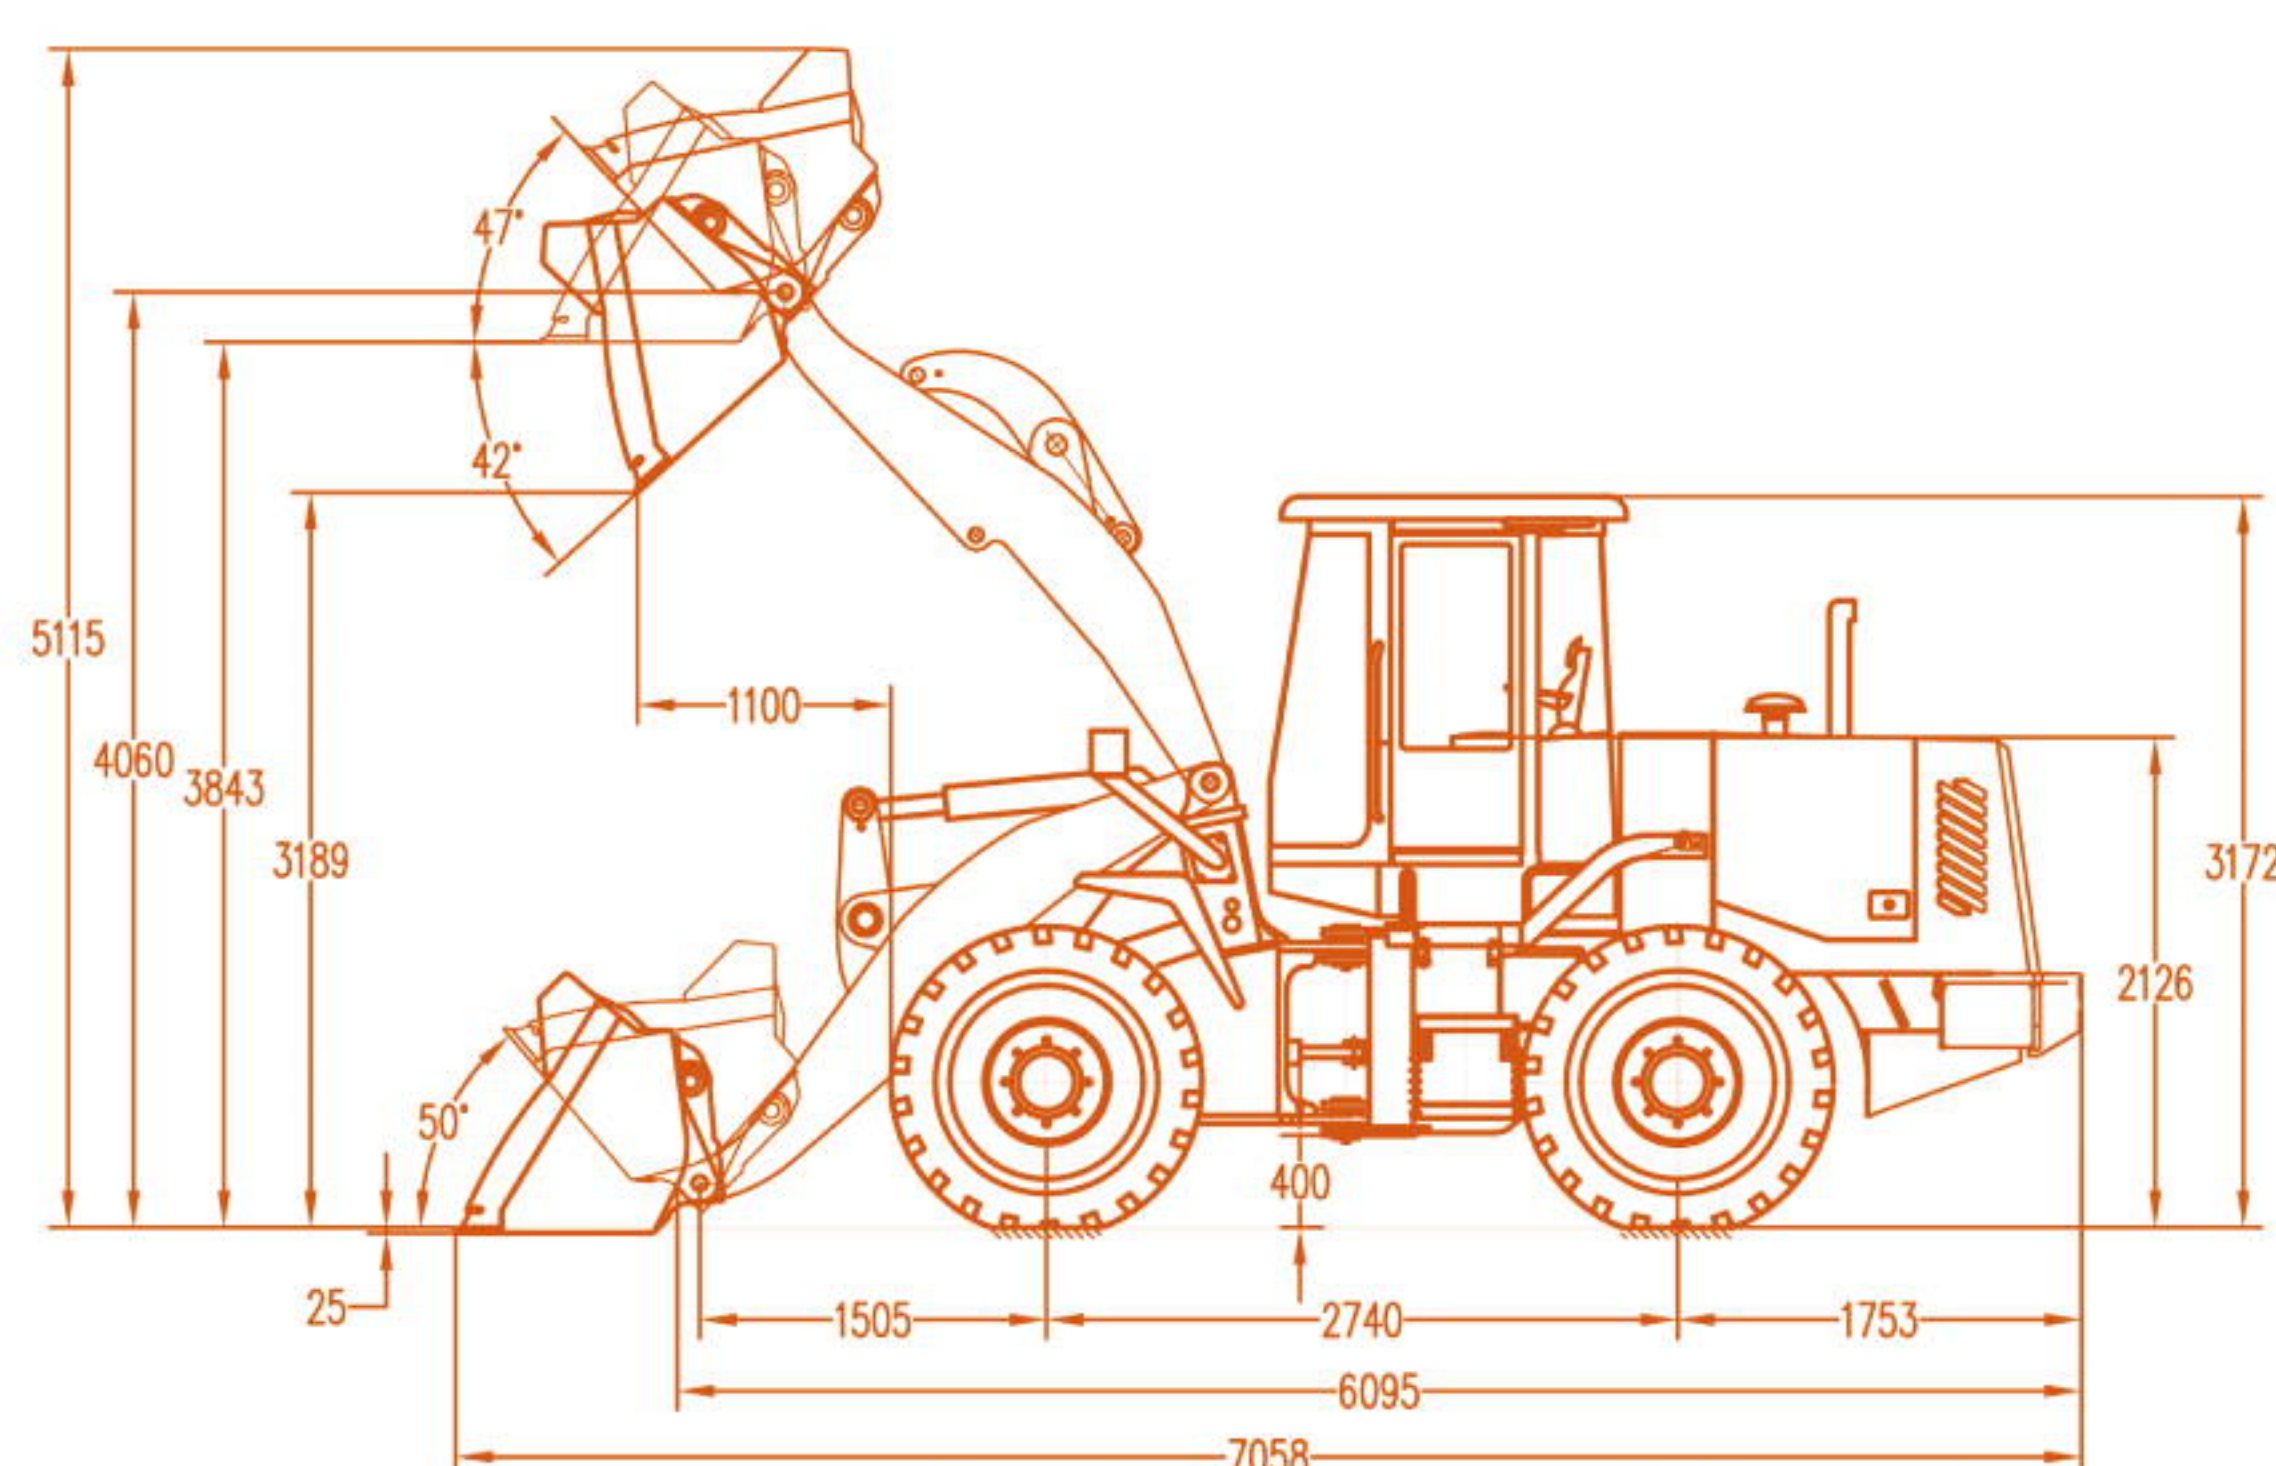

EVERUN ER35 WHEEL LOADER 4WD

Standard Configuration

Standard Bucket, Automatic Gearbox Transmission System, Weichai Deutz WP6G125E22 Engine, Luxury Cabin Floating Function, Hydraulic Joystick, Electric Gear Shift, Adjustable Steering Wheel, Luxury Cabin Interior, 17.5-25 Tyres, Heater, Backward Camera, Lock for Lifting and Steering Cylinder, Free Service Spare Parts.

Optional Configuration

Quick Hitch, E4 Lamp, LED Light, Centralized Lubrication System, Air Conditioner, Varta Anti-Freeze Battery, Extra Hydraulic Line, Rops & Fops Cabin, Loader Weighter, Cummins 6BT5.9 Engine(Euro3), Kohler Engine(EPA4), Different Attachments.

Technical Parameter

Bucket Capacity	1.7m ³	Net Weight	9900kg
Loading Capacity	3000kg	Lifting Time	5s
Max. Driving Speed(I/II)	6/13/40km/h	Working Pressure	16.5mpa
Fuel Consumption Ration	210g/km.h	Wheel Base	2740mm
Engine Model	WeiChai WP6G125E22	Breakout Force	127kn
Engine Power	92kw	Tyre	17.5-25
Service Brake	Air Assist Disc Brake On 4 Wheels	Oil Flow	180L/min
		Rated Speed	2200r/min